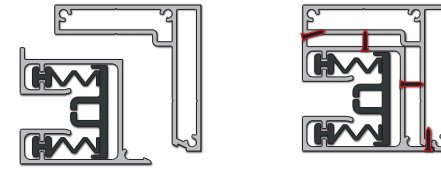

Standart top box profile

Oval top box profile

Useless rail design

Explain

In projects with large dimension, ease of movement is an important detail.

ZipScreen

Wheels

With the specially designed wheel system, the movement of the carrier profile becomes more convenient. The system opens and closes easily.

Advantage?

Not affected by high wind and other loads.

Dalmation system?!

Explain

If a large number of screws are used in the system, a strange appearance will occur.

ZipScreen

Connection

Post profiles can be mounted to the other profile without using fasteners with specially designed clamping teeth as shown above.

Standard old type design example

New, interlocking design that does not require fasteners

Advantage?

As fewer fasteners are used, a more ergonomic image emerges.

Sail or ZipScreen?

Explain

In other systems under the influence of high wind, the fabric breaks at the attachment points.