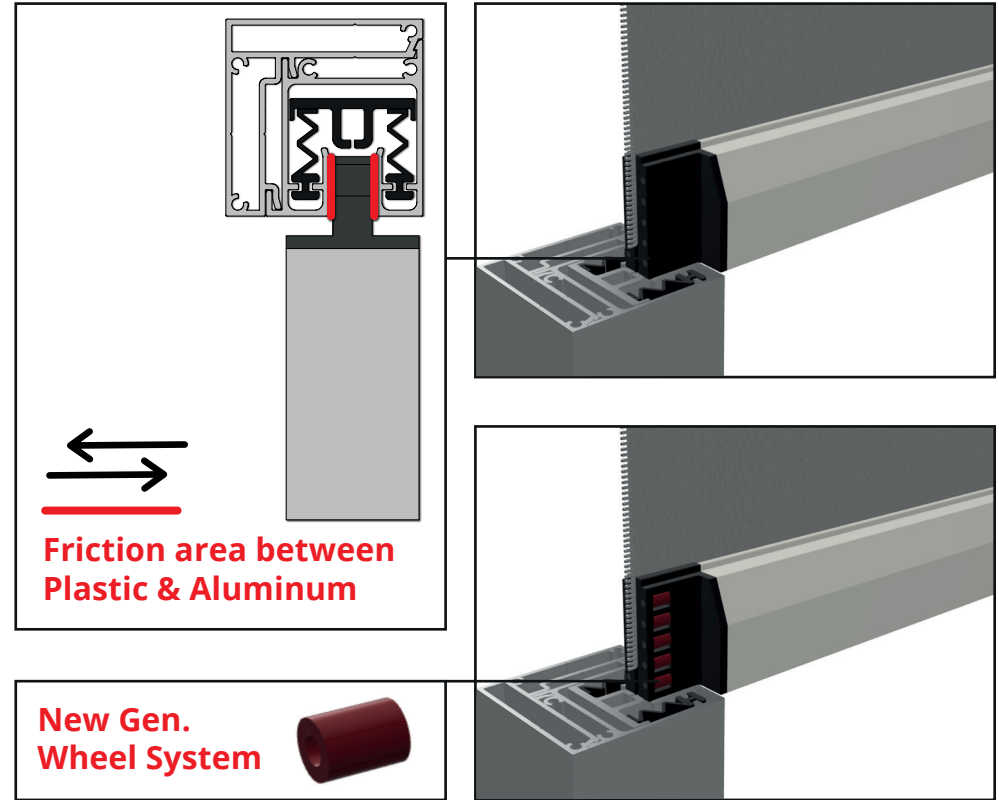

Standart top box profile

Oval top box profile

Useless rail design

Explain

In projects with large dimension, ease of movement is an important detail.

ZipScreen

Wheels

With the specially designed wheel system, the movement of the carrier profile becomes more convenient. The system opens and closes easily.

Advantage?

Not affected by high wind and other loads.

Dalmation system?!

Explain

If a large number of screws are used in the system, a strange appearance will occur.

ZipScreen

Connection

Post profiles can be mounted to the other profile without using fasteners with specially designed clamping teeth as shown above.