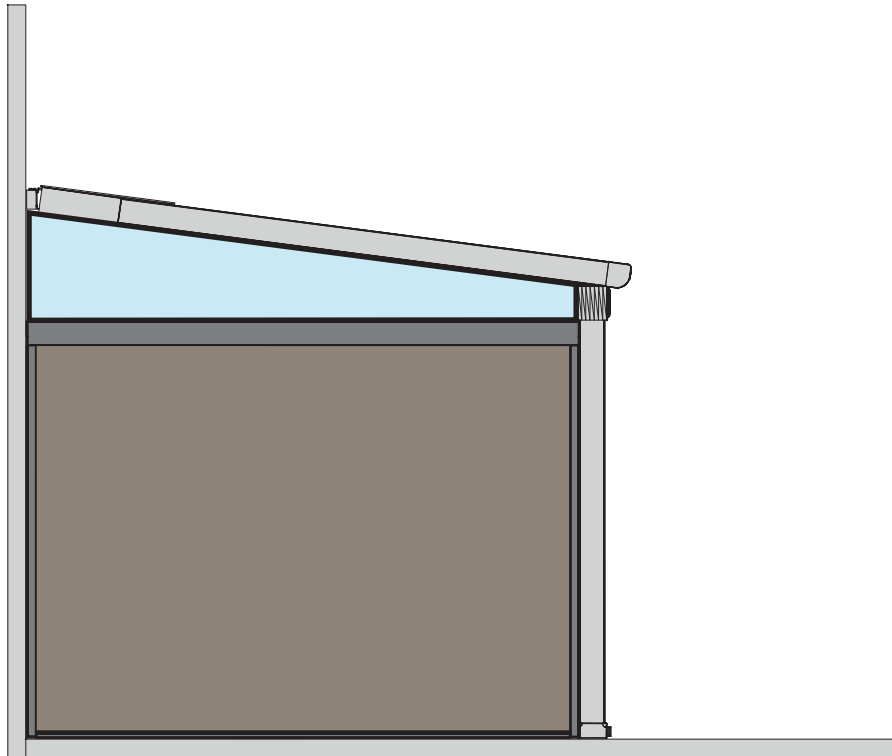

Standart top box profile

Oval top box profile

Useless rail design

Explain

In projects with large dimension, ease of movement is an important detail.

ZipScreen

Wheels

With the specially designed wheel system, the movement of the carrier profile becomes more convenient. The system opens and closes easily.

Advantage?

Not affected by high wind and other loads.

Dalmation system?!

Explain

If a large number of screws are used in the system, a strange appearance will occur.

ZipScreen

Connection

Post profiles can be mounted to the other profile without using fasteners with specially designed clamping teeth as shown above.