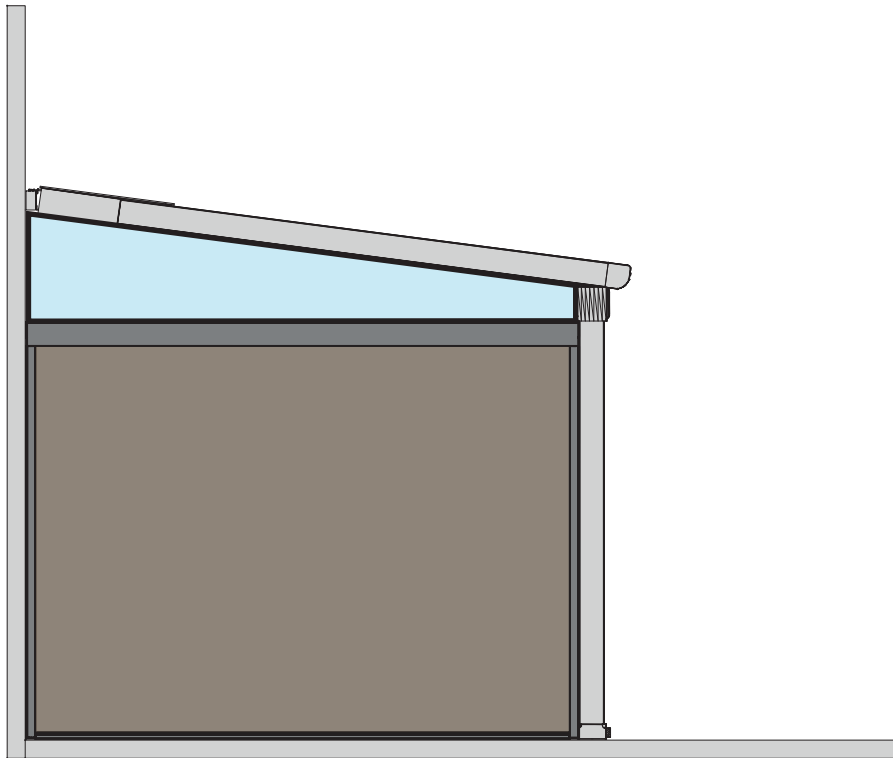

ZipScreen

Zipper

The zipper is concealed welded and hidden inside the frame profiles. It is not visible from the outside after the assembly is completed.

Advantage?

A system that can withstand harsh weather conditions.

In other systems, balloons burst

Explain

In standard zip systems, profiles may not close completely.

ZipScreen

Carrier profile

When the fabric box starts to gather into the profile, the carrier profile is also hidden in the box profile at the end.