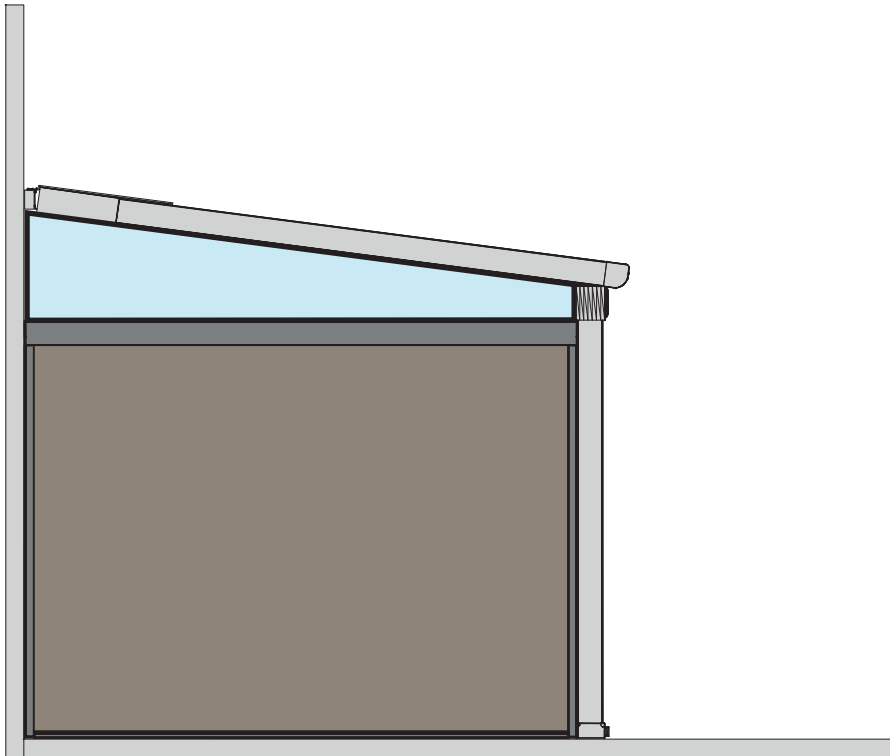

Standart top box profile

Oval top box profile

Useless rail design

Explain

In projects with large dimension, ease of movement is an important detail.

ZipScreen

Wheels

With the specially designed wheel system, the movement of the carrier profile becomes more convenient. The system opens and closes easily.

Advantage?

Not affected by high wind and other loads.

Dalmation system?!

Explain

If a large number of screws are used in the system, a strange appearance will occur.

ZipScreen

Connection

Post profiles can be mounted to the other profile without using fasteners with specially designed clamping teeth as shown above.

Standard old type design example

New, interlocking design that does not require fasteners

Advantage?

As fewer fasteners are used, a more ergonomic image emerges.

Sail or ZipScreen?

Explain

In other systems under the influence of high wind, the fabric breaks at the attachment points.

ZipScreen

Zipper

The zipper is concealed welded and hidden inside the frame profiles. It is not visible from the outside after the assembly is completed.

Advantage?

A system that can withstand harsh weather conditions.