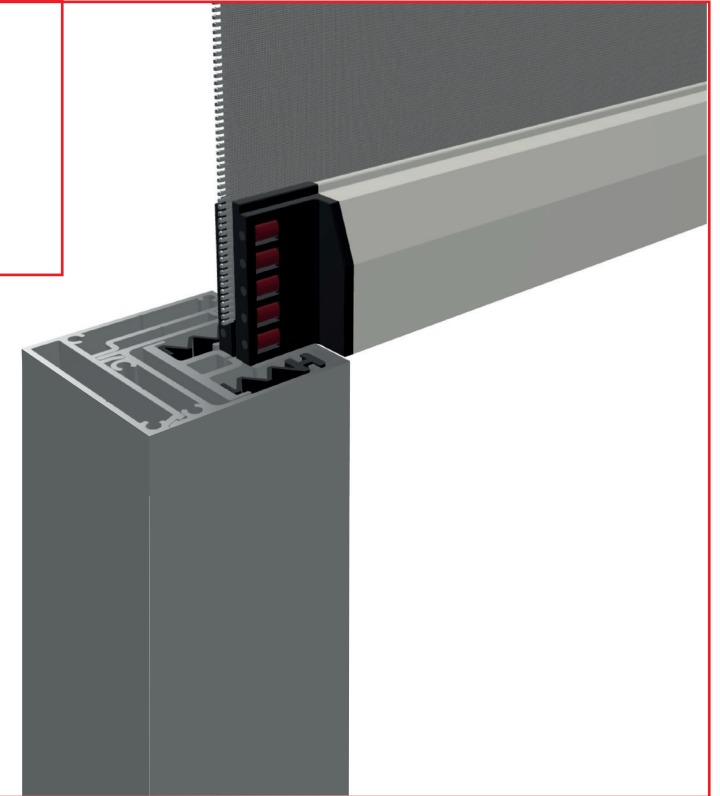

Standart top box profile

Oval top box profile

Useless rail design

Explain

In projects with large dimension, ease of movement is an important detail.

ZipScreen

Wheels

With the specially designed wheel system, the movement of the carrier profile becomes more convenient. The system opens and closes easily.

Advantage?

Not affected by high wind and other loads.

Dalmation system?!

Explain

If a large number of screws are used in the system, a strange appearance will occur.

ZipScreen

Connection

Post profiles can be mounted to the other profile without using fasteners with specially designed clamping teeth as shown above.

Standard old type design example

New, interlocking design that does not require fasteners

Advantage?

As fewer fasteners are used, a more ergonomic image emerges.

Sail or ZipScreen?

Explain

In other systems under the influence of high wind, the fabric breaks at the attachment points.

ZipScreen

Zipper

The zipper is concealed welded and hidden inside the frame profiles. It is not visible from the outside after the assembly is completed.

Advantage?

A system that can withstand harsh weather conditions.