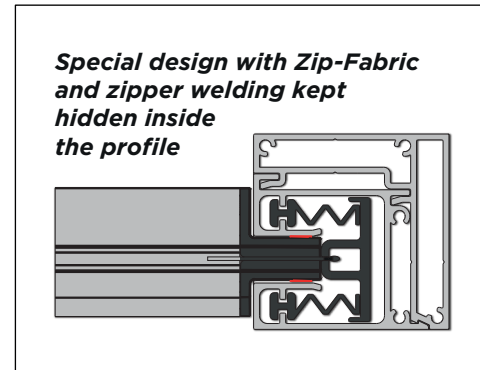

Advantage?

Not affected by high wind and other loads.

Dalmation system?!

Explain

If a large number of screws are used in the system, a strange appearance will occur.

ZipScreen

Connection

Post profiles can be mounted to the other profile without using fasteners with specially designed clamping teeth as shown above.

Standard old type design example

New, interlocking design that does not require fasteners

Advantage?

As fewer fasteners are used, a more ergonomic image emerges.

Sail or ZipScreen?

Explain

In other systems under the influence of high wind, the fabric breaks at the attachment points.

ZipScreen

Zipper

The zipper is concealed welded and hidden inside the frame profiles. It is not visible from the outside after the assembly is completed.

Advantage?

A system that can withstand harsh weather conditions.

In other systems, balloons burst

Explain

In standard zip systems, profiles may not close completely.

ZipScreen

Carrier profile

When the fabric box starts to gather into the profile, the carrier profile is also hidden in the box profile at the end.