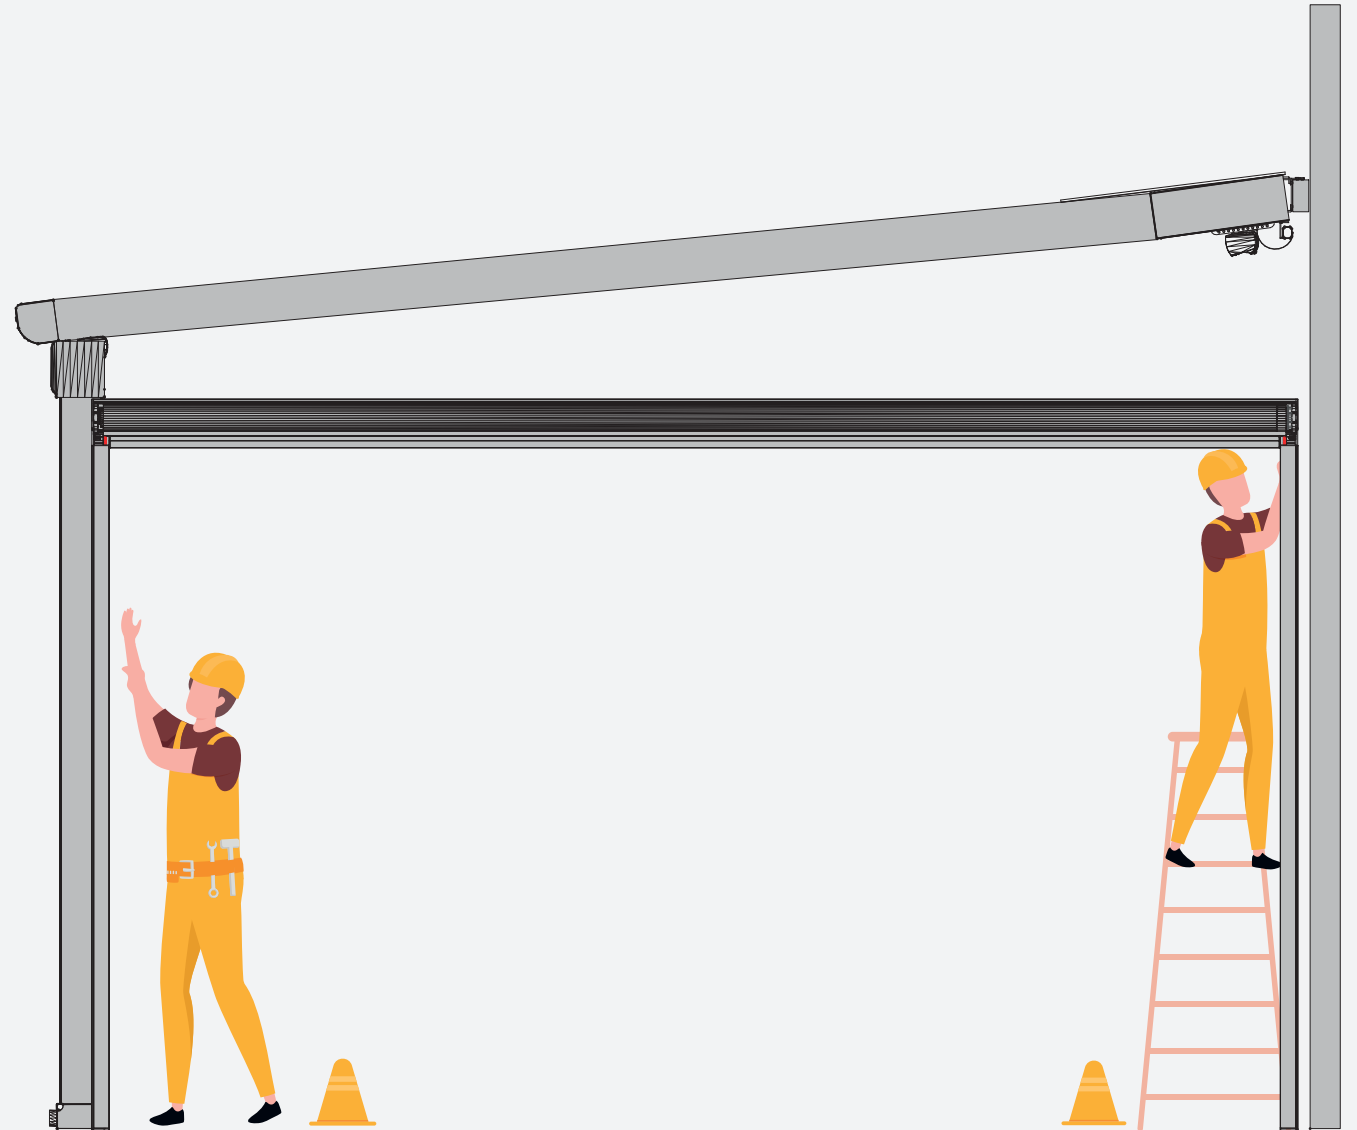

ZipScreen

Zipper

The zipper is concealed welded and hidden inside the frame profiles. It is not visible from the outside after the assembly is completed.

Advantage?

A system that can withstand harsh weather conditions.

In other systems, balloons burst

Explain

In standard zip systems, profiles may not close completely.

ZipScreen

Carrier profile

When the fabric box starts to gather into the profile, the carrier profile is also hidden in the box profile at the end.

Advantage?

When the system is opened, the carrier profile does not appear.

**Did you
know that
Pergola
can only
be installed
in 5 steps.**

**For 4x2 m
example
product,
total
installation
time
approximately
1,5 hours.**