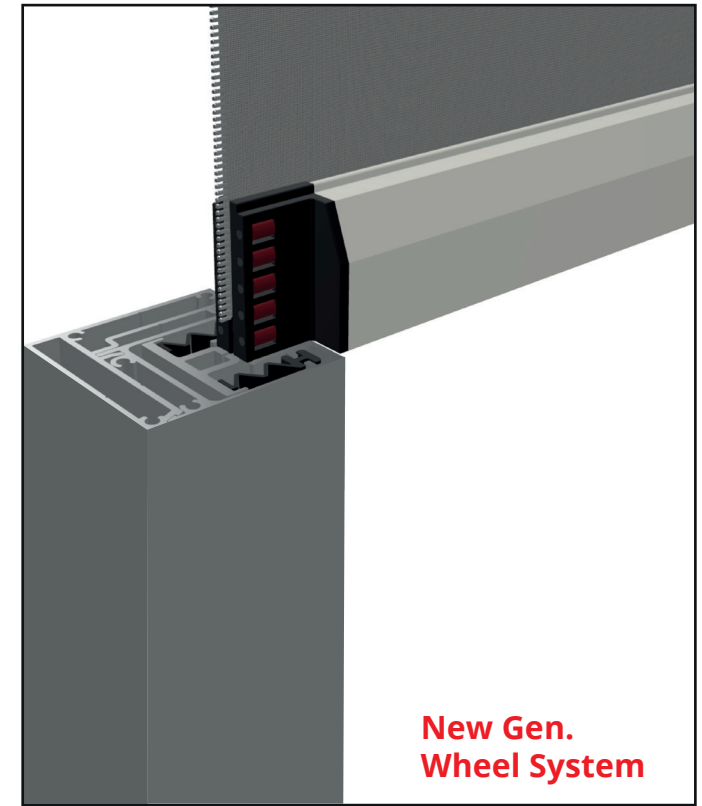

Advantage?

Not affected by high wind and other loads.

Dalmation system?!

Explain

If a large number of screws are used in the system, a strange appearance will occur.

ZipScreen

Connection

Post profiles can be mounted to the other profile without using fasteners with specially designed clamping teeth as shown above.

Standard old type design example

New, interlocking design that does not require fasteners

Advantage?

As fewer fasteners are used, a more ergonomic image emerges.

Sail or ZipScreen?

Explain

In other systems under the influence of high wind, the fabric breaks at the attachment points.

ZipScreen

Zipper

The zipper is concealed welded and hidden inside the frame profiles. It is not visible from the outside after the assembly is completed.

Advantage?

A system that can withstand harsh weather conditions.

In other systems, balloons burst

Explain

In standard zip systems, profiles may not close completely.

ZipScreen

Carrier profile

When the fabric box starts to gather into the profile, the carrier profile is also hidden in the box profile at the end.