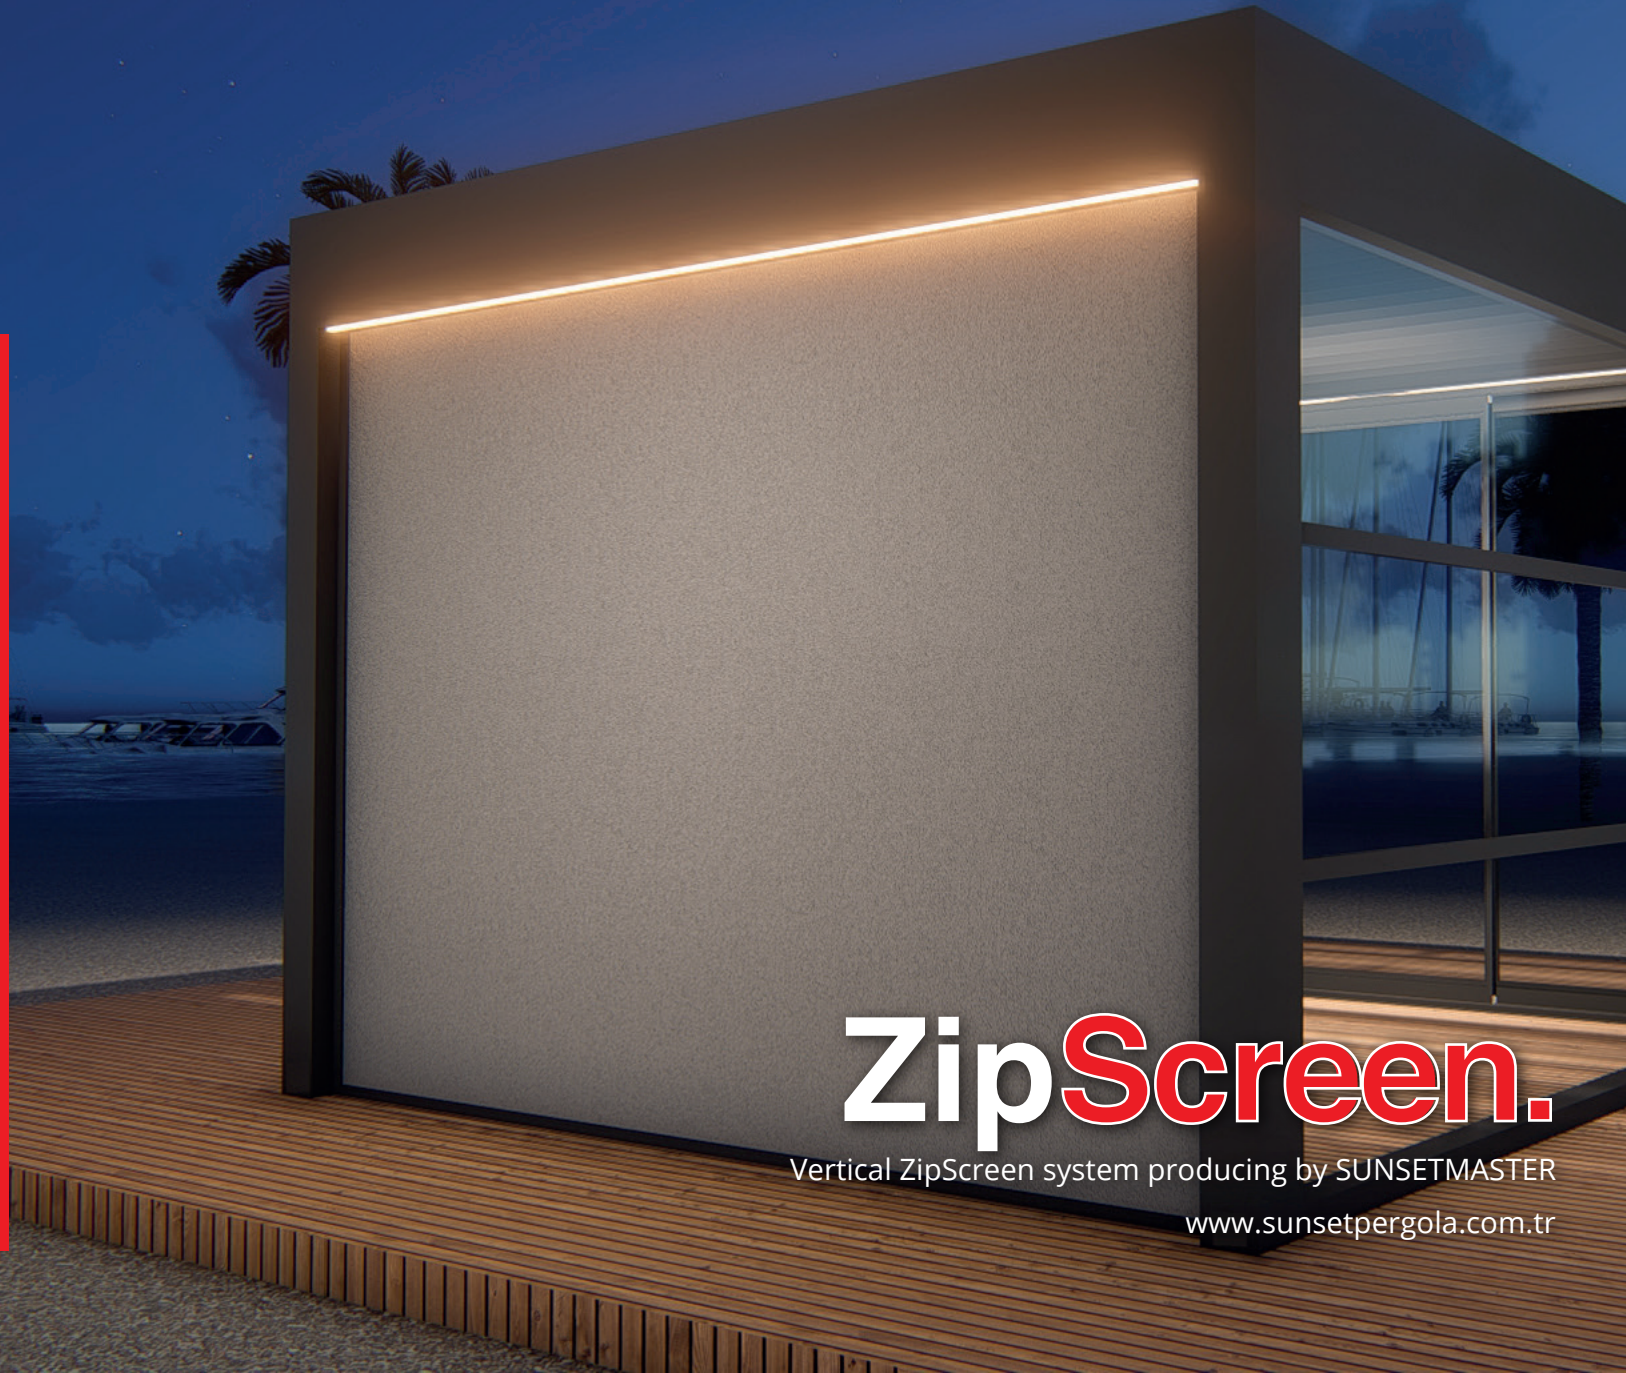

You
don't
need to
pay a lot of
money for
high quality.

**ZipScreen
with
Special
Additions**

ZipScreen.

Vertical ZipScreen system producing by SUNSETMASTER

www.sunsetpergola.com.tr

Main differences of our Classic Pergola