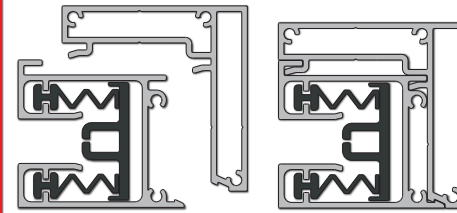

Standart top box profile

Oval top box profile

Useless rail design

Explain

In projects with large dimension, ease of movement is an important detail.

ZipScreen

Wheels

With the specially designed wheel system, the movement of the carrier profile becomes more convenient. The system opens and closes easily.

Advantage?

Not affected by high wind and other loads.

Dalmation system?!

Explain

If a large number of screws are used in the system, a strange appearance will occur.

ZipScreen

Connection

Post profiles can be mounted to the other profile without using fasteners with specially designed clamping teeth as shown above.

Standard old type design example

New, interlocking design that does not require fasteners

Advantage?

As fewer fasteners are used, a more ergonomic image emerges.

Sail or ZipScreen?

Explain

In other systems under the influence of high wind, the fabric breaks at the attachment points.

ZipScreen

Zipper

The zipper is concealed welded and hidden inside the frame profiles. It is not visible from the outside after the assembly is completed.

Advantage?

A system that can withstand harsh weather conditions.