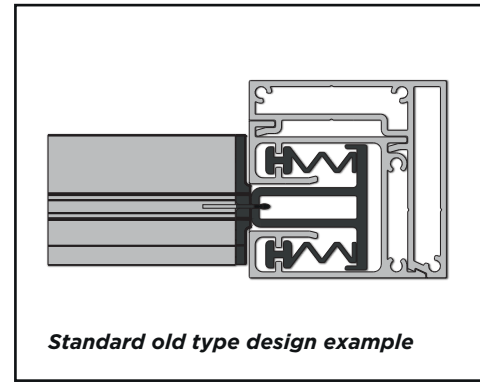

Advantage?

Not affected by high wind and other loads.

Dalmation system?!

Explain

If a large number of screws are used in the system, a strange appearance will occur.

ZipScreen

Connection

Post profiles can be mounted to the other profile without using fasteners with specially designed clamping teeth as shown above.

Standard old type design example

New, interlocking design that does not require fasteners

Advantage?

As fewer fasteners are used, a more ergonomic image emerges.

Sail or ZipScreen?

Explain

In other systems under the influence of high wind, the fabric breaks at the attachment points.

ZipScreen

Zipper

The zipper is concealed welded and hidden inside the frame profiles. It is not visible from the outside after the assembly is completed.

Advantage?

A system that can withstand harsh weather conditions.

In other systems, balloons burst

Explain

In standard zip systems, profiles may not close completely.

ZipScreen

Carrier profile

When the fabric box starts to gather into the profile, the carrier profile is also hidden in the box profile at the end.