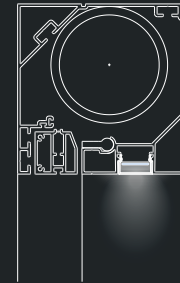

Advantage?

Customers can choose a suitable ZipScreen configuration for the ambient.

Top box profile with LED lighting