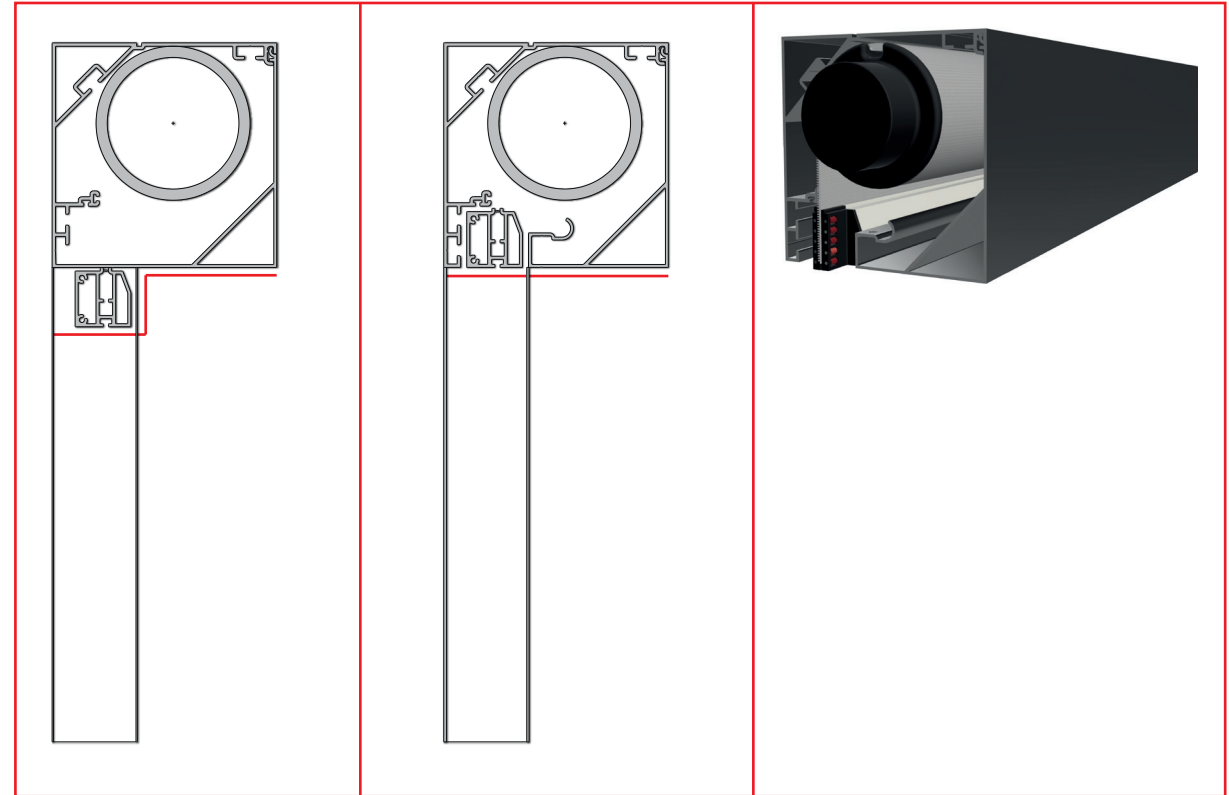

ZipScreen

Zipper

The zipper is concealed welded and hidden inside the frame profiles. It is not visible from the outside after the assembly is completed.

Advantage?

A system that can withstand harsh weather conditions.

In other systems, balloons burst

Explain

In standard zip systems, profiles may not close completely.

ZipScreen

Carrier profile

When the fabric box starts to gather into the profile, the carrier profile is also hidden in the box profile at the end.

Advantage?

When the system is opened, the carrier profile does not appear.

**Did you
know that
Pergola
can only
be installed
in 5 steps.**

**For 4x2 m
example
product,
total
installation
time
approximately
1,5 hours.**