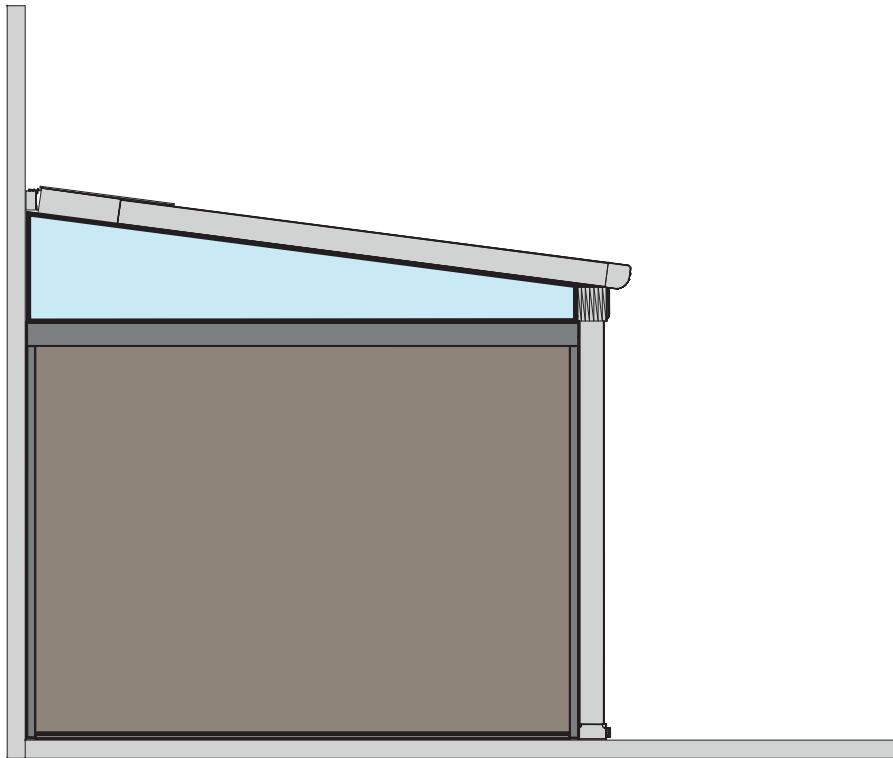

Advantage?

Not affected by high wind and other loads.

Dalmation system?!

Explain

If a large number of screws are used in the system, a strange appearance will occur.

ZipScreen

Connection

Post profiles can be mounted to the other profile without using fasteners with specially designed clamping teeth as shown above.

Standard old type design example

New, interlocking design that does not require fasteners

Advantage?

As fewer fasteners are used, a more ergonomic image emerges.

Sail or ZipScreen?

Explain

In other systems under the influence of high wind, the fabric breaks at the attachment points.

ZipScreen

Zipper

The zipper is concealed welded and hidden inside the frame profiles. It is not visible from the outside after the assembly is completed.

Advantage?

A system that can withstand harsh weather conditions.

In other systems, balloons burst

Explain

In standard zip systems, profiles may not close completely.

ZipScreen

Carrier profile

When the fabric box starts to gather into the profile, the carrier profile is also hidden in the box profile at the end.