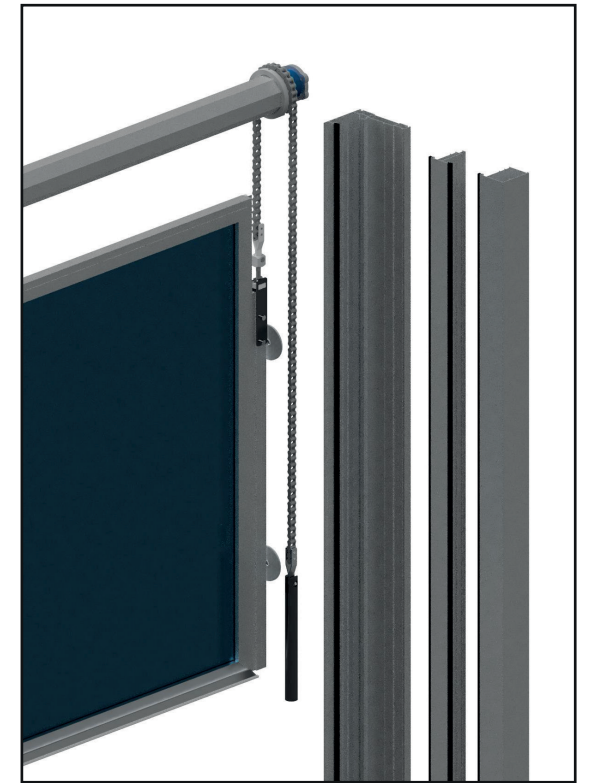

Verlass

Dust Blocks

Dust blocking wicks block all incoming dust or small parts.

Advantage?

Not affected by high wind.