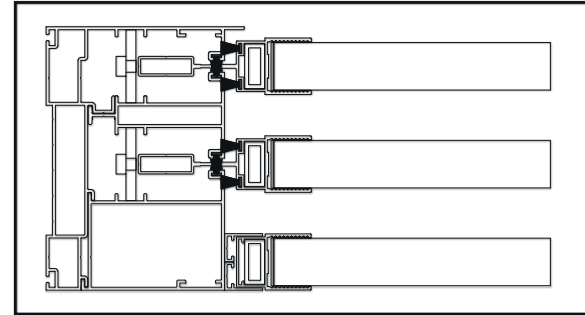

Verlass

Dust Blocks

Dust blocking wicks block all incoming dust or small parts.

Advantage?

Not affected by high wind.