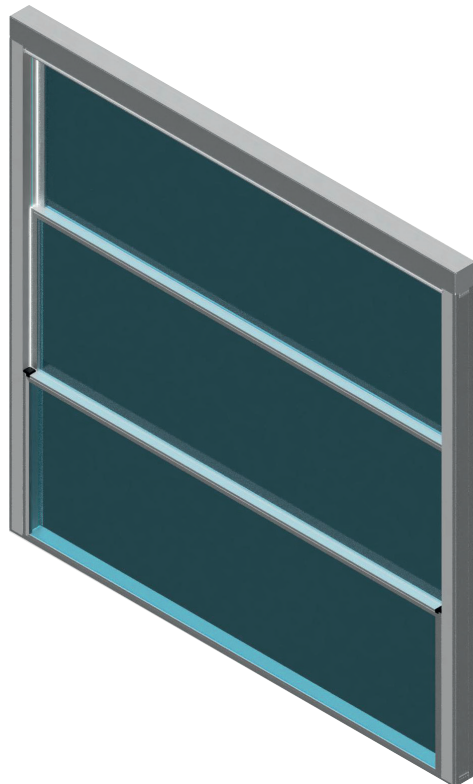

Verlass

Global Certificated Product

Our Verlass Guillotone Glass systems already passed IFT Rosenheim tests. You can check our results from the IFT official website, documents.

Advantage?

A product that can be used in every country with a globally recognized certificate.

ift-Nachweis

Classification Report

Number	20-000011-PR01 (NW-A01-0203-en-02)
Owner	Sunset Tente Dekorasyon Sanayi ve Ticaret A.S. Çerkesli Köyü İmes OSB 9.CAD No:20 41455 Dilovası / KOCAELI Turkey
Product	Vertical sliding window
Designation	System: VERLASS CORMORANO Shipping name: VERLASS CORMORANO Guillotine Glass System
Details	Manufacturer: Sunset Tente Dekorasyon Sanayi ve Ticaret A.S. - Dilovası / KOCAELI; Material: Aluminium; Type of opening: Sliding; Opening direction: Outwards; Overall dimensions (W x H): 2995 mm x 2544 mm
Special features	Test sequence. The vapour pressure equalisation of the glazing rebate has to be ensured. Material compatibility must be taken into account. Material durability must be taken into account. The strength, durability and material compatibility of the adhesive system was not part of the test and is tested separately. The country-specific limitation of deflection at wind load has to be considered.

Result

Air permeability according to EN 12207:2016-12

Class: 3

Resistance to wind load according to EN 12210:2016-03

Class: A1

Watertightness according to EN 12208:1999-11

Class: 8A

ift Rosenheim
18.02.2020

Ver-PB1-4802-en1 (01.12.2018)

Michael Breckl-Stock
Deputy Head of Testing Department
Building Component Testing

Dimitrios Moustakidis, MSc, Dipl.-Ing.
Operating Testing Officer
Building Component Testing

Basis *)

EN 14351-1:2006+A2:2016-09 *) and corresponding national versions (e.g. DIN EN)
Test report: 20-000011-PR01 PB-A01-0203-en-02
Replaces ift-Nachweis: 20-000011-PR01 NW-A01-0203-en-01 dated 13.02.2020.

Representation

Instructions for use

Validity

There is no time limit. When using this document the up-to-dateness of above basis and the conformity of the product have to be observed.

Notes on publication

The ift-Guidance Sheet "Conditions and Guidance for the Use of ift Test Documents" applies.

Identity-Check

www.ift-rosenheim.de/ift-qprueft
ID: 856-F7099