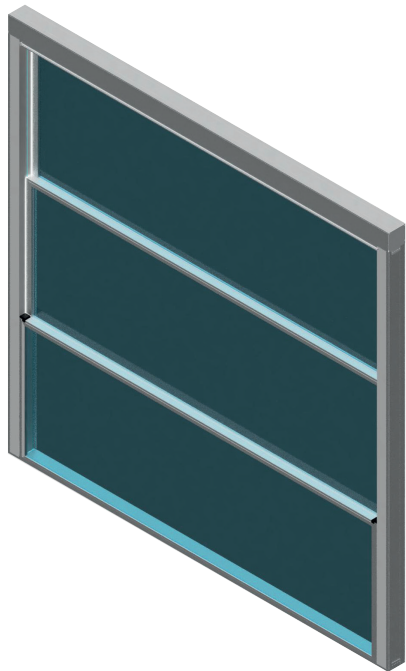

Verlass

Dust Blocks

Dust blocking wicks block all incoming dust or small parts.

Advantage?

Not affected by high wind.