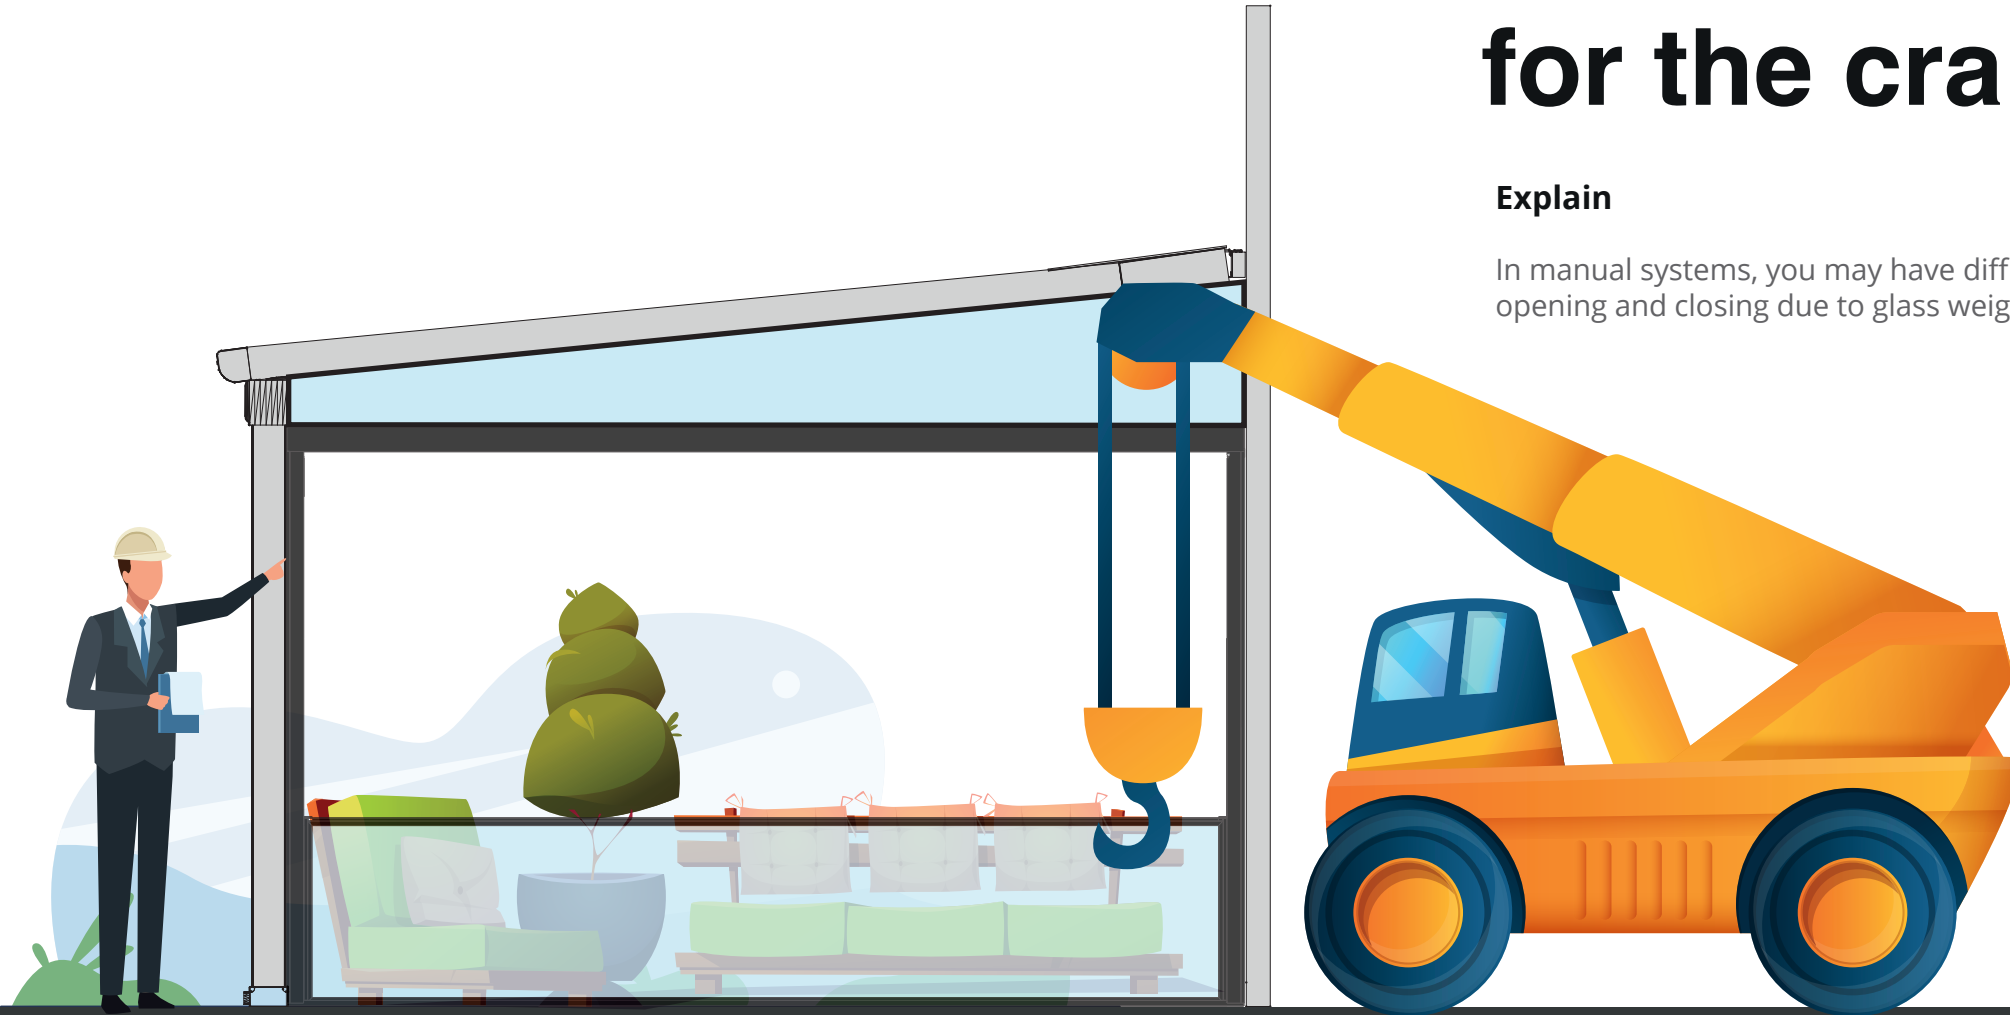

Did you call for the crane?

Explain

In manual systems, you may have difficulty opening and closing due to glass weights.